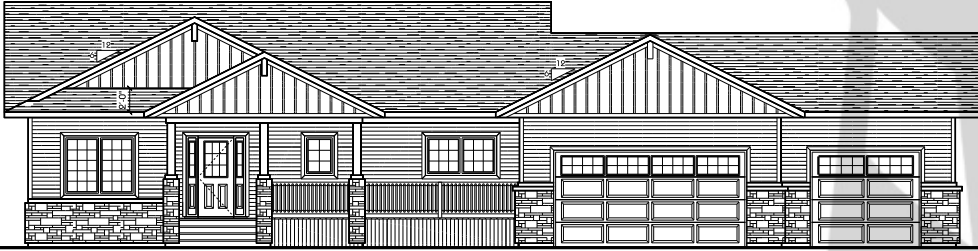

THE BREAKWATER

1414 SQFT

- 1414 SQ FT
- 3 Bedroom
- Oversized Triple Car Garage
- Large Kitchen with Island
- Large Living Room with Tall Vaulted Ceilings
- Ensuite complete with Tub/Shower and His & Her Sinks