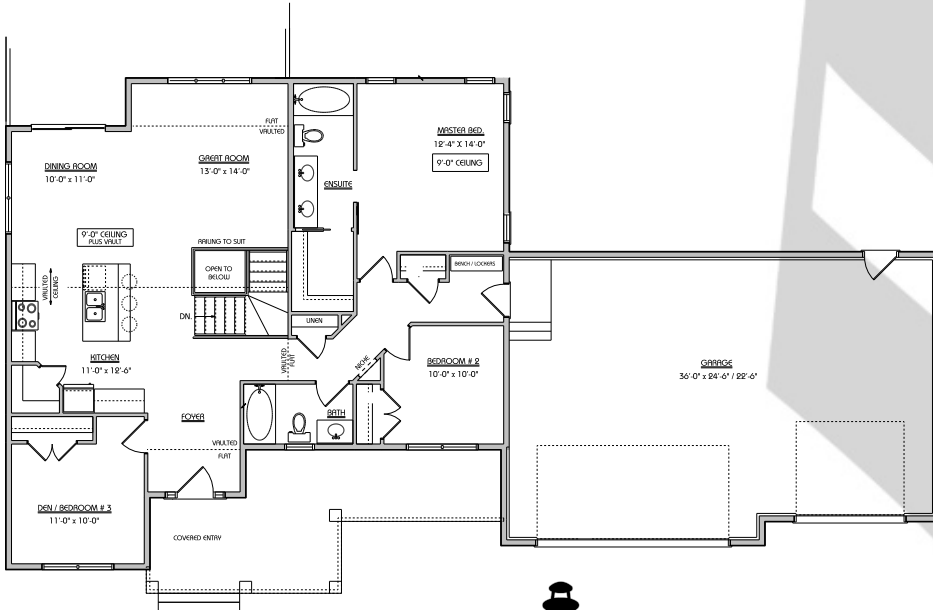

THE BREAKWATER

1414 SQFT

- 1414 SQ FT
- 3 Bedroom
- Oversized Triple Car Garage
- Large Kitchen with Island
- Large Living Room with Tall Vaulted Ceilings
- Ensuite complete with Tub/Shower and His & Her Sinks