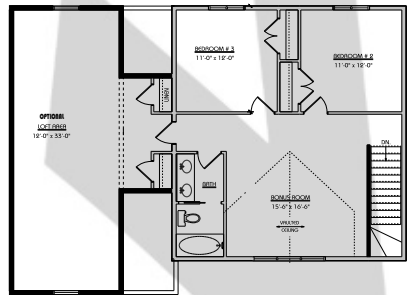

HEARTS CONTENT

2596 SQ. FT.

- 2596 SQ FT
- 3 Bedrooms
- 3 Bathrooms
- Optional Loft above garage
- 2 Car Garage
- Large Kitchen with Island
- Quartz countertops throughout
- 10' Ceilings on main floor
- Ensuite complete with Large Shower, Soaker Tub and His & Her Sinks
- Triple Pane Windows
- Gas Fireplace
- Solar Ready