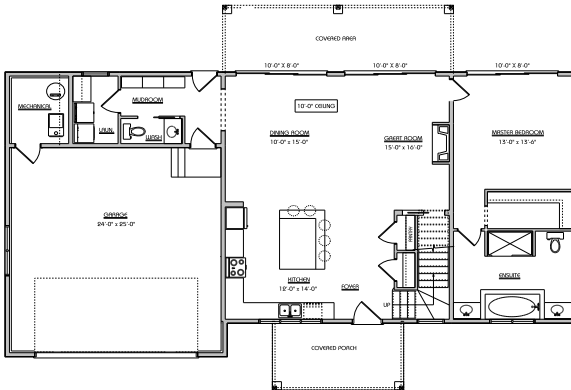

HEARTS CONTENT

2596 SQ. FT.

- 2596 SQ FT
- 3 Bedrooms
- 3 Bathrooms
- Optional Loft above garage
- 2 Car Garage
- Large Kitchen with Island
- Quartz countertops throughout
- 10' Ceilings on main floor
- Ensuite complete with Large Shower, Soaker Tub and His & Her Sinks
- Triple Pane Windows
- Gas Fireplace
- Solar Ready