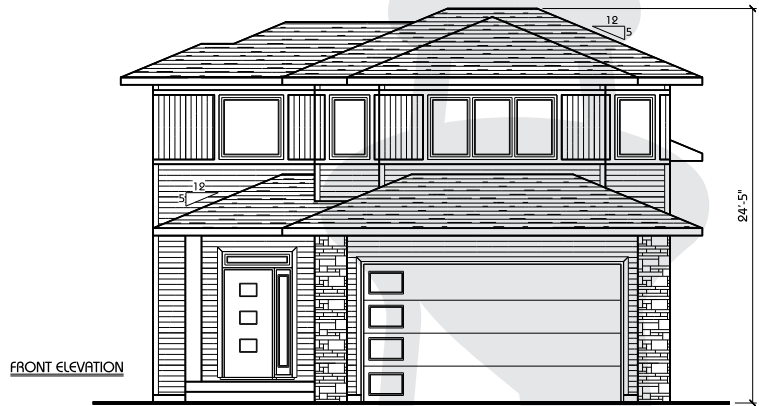

BRIGHTON

1388 SQ. FT.

- 1388 sqft modified bi-level
- 3 bedrooms/2 bathrooms
- Great option for city lots
- Built-in gas fireplace and custom wall surround
- 9' ceilings on main levels
- 22'x24' garage

MAIN FLOOR PLAN
1008 SQ. FT.
1388 TOTAL SQ. FT.