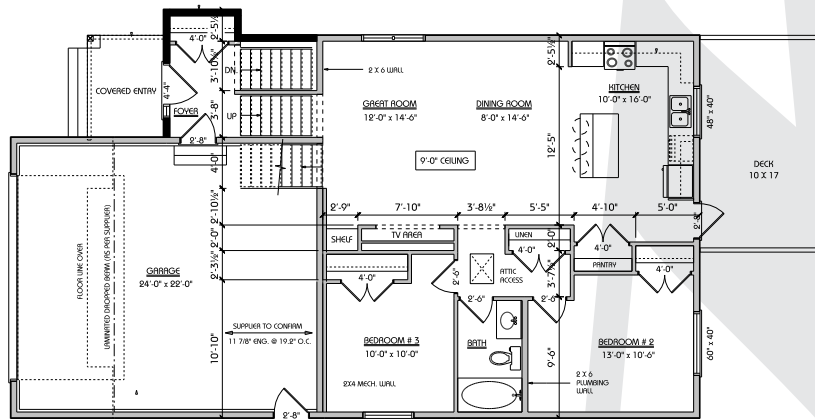

BRIGHTON

1388 SQ. FT.

- 1388 sqft modified bi-level
- 3 bedrooms/2 bathrooms
- Great option for city lots
- Built-in gas fireplace and custom wall surround
- 9' ceilings on main levels
- 22'x24' garage

MAIN FLOOR PLAN
1008 SQ. FT.
1388 TOTAL SQ. FT.