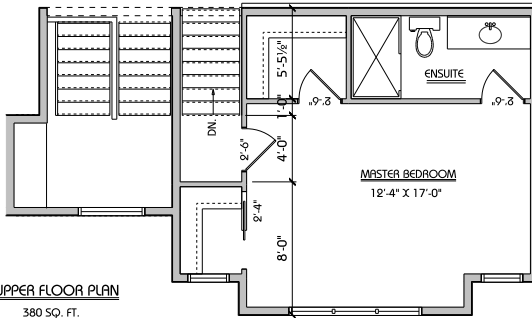

BRIGHTON

1388 SQ. FT.

- 1388 sqft modified bi-level
- 3 bedrooms/2 bathrooms
- Great option for city lots
- Built-in gas fireplace and custom wall surround
- 9' ceilings on main levels
- 22'x24' garage

MAIN FLOOR PLAN
1008 SQ. FT.
1388 TOTAL SQ. FT.