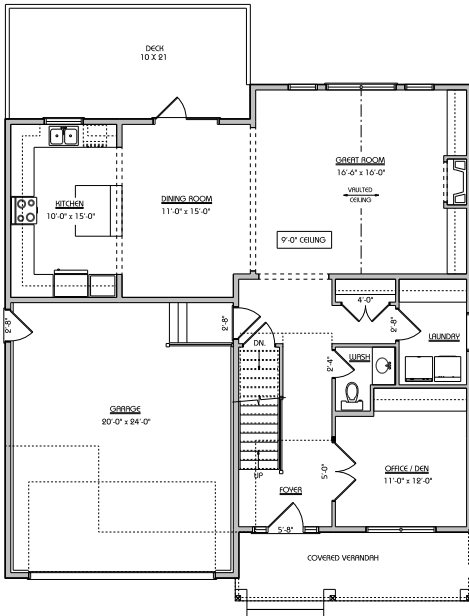

BEACON

HOMES

Bringing You Home

Tel: 587-679-7577

www.builtbybeacon.com info@builtbybeacon.com