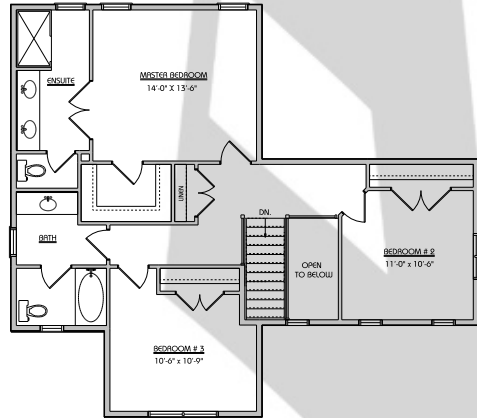

BEACON

HOMES

Bringing You Home

Tel: 587-679-7577

www.builtbybeacon.com info@builtbybeacon.com