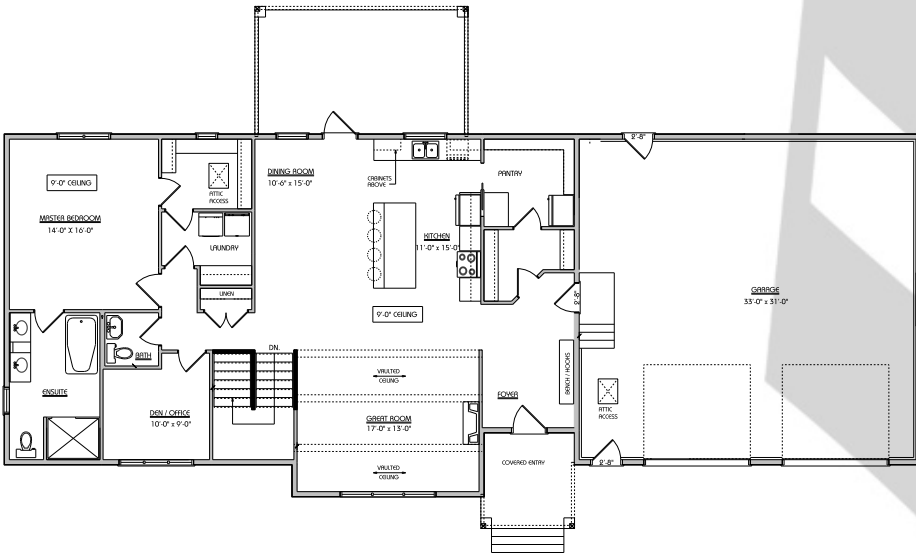

# THE HATTERAS

1708 SQ FT

- 1708 SQ FT
- 1 Bedroom / 1 Den
- Oversized 2 Car Garage
- Large Kitchen with Island
- Walkthrough Pantry
- Large Living Room with Tall Vaulted Ceilings
- Ensuite complete with Large Shower, soaker tub and His & Her Sinks