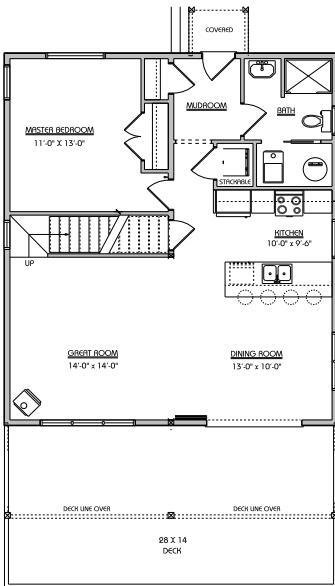

# THE MARQUETTE

1744 SQ. FT Cottage.

- 1744 SQ FT
- 3 Bedrooms
- 2 Bathrooms
- Large Vaulted Loft
- Custom Cabinets with Quartz countertops
- Triple Pane
- Wood Burning Stove
- Solar Ready

BEACON  HOMES

Bringing You Home