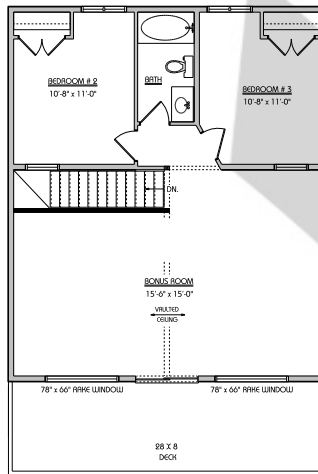

# THE MARQUETTE

1744 SQ. FT Cottage.

- 1744 SQ FT
- 3 Bedrooms
- 2 Bathrooms
- Large Vaulted Loft
- Custom Cabinets with Quartz countertops
- Triple Pane
- Wood Burning Stove
- Solar Ready

BEACON  HOMES

Bringing You Home