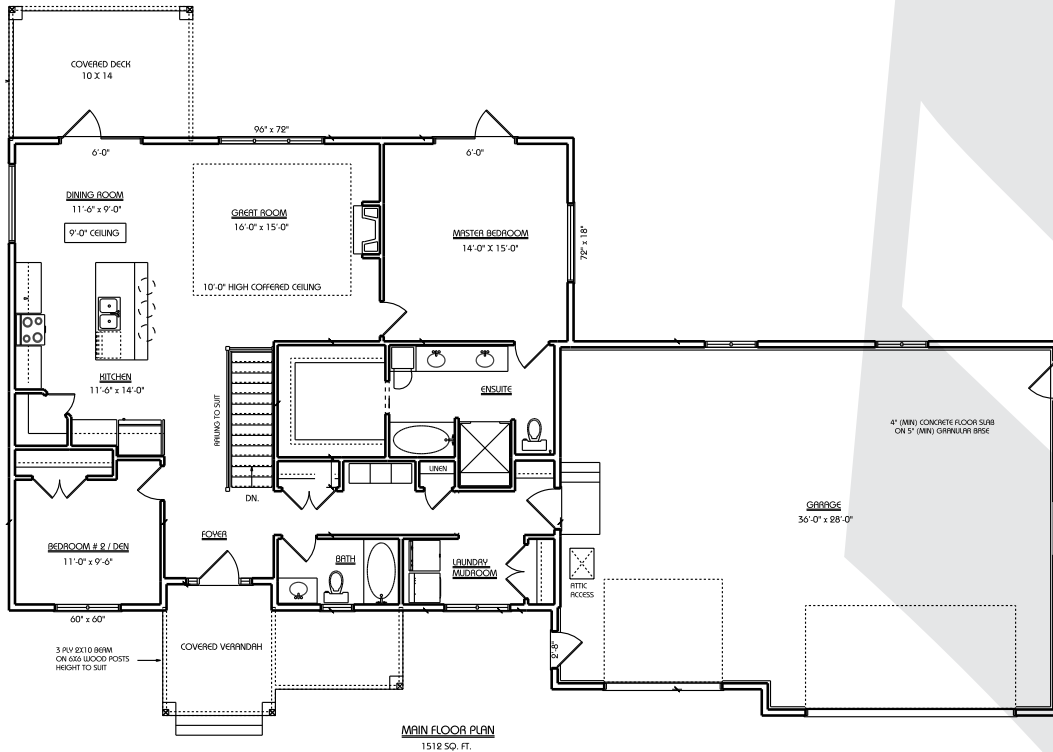

FRONT ELEVATION

BEACON HOMES

Bringing You Home
Tel: 587-679-7577 www.builtbybeacon.com