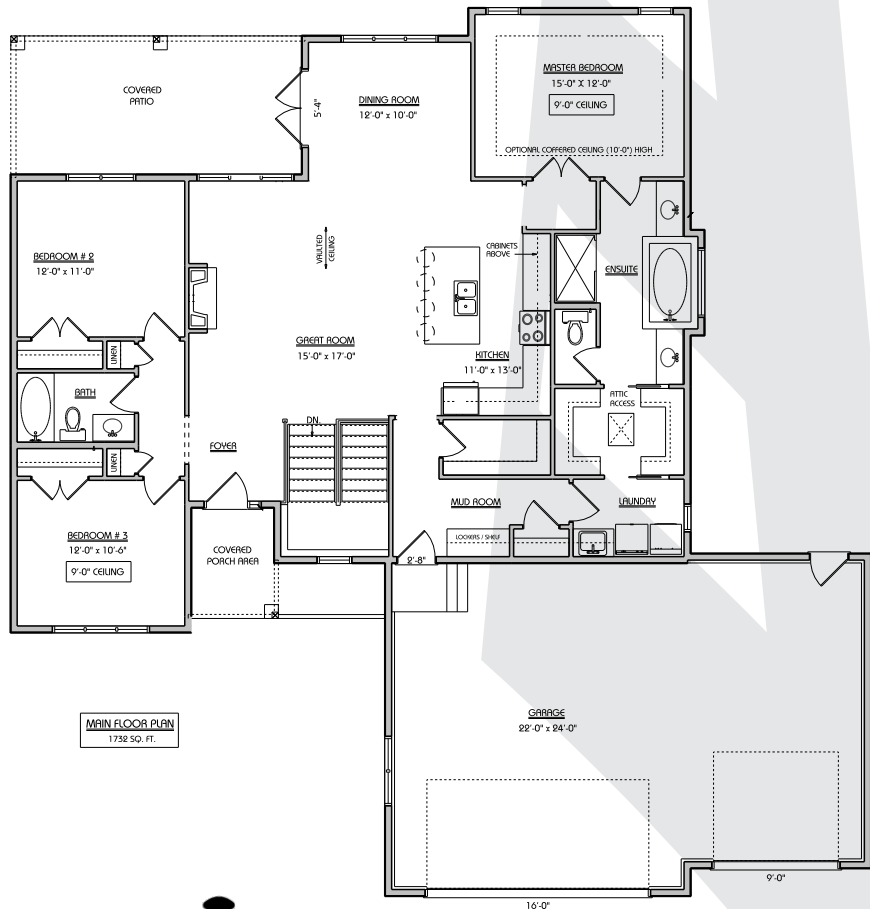

# THE TRYON

1732 SQ. FT.

- 3 Bedrooms
- 2 Bathrooms
- 9' Ceilings
- 15'-6" Tall Vaulted Ceiling Throughout Living Room and Kitchen
- Covered Deck
- Large Walk-in Pantry
- Walk-through Laundry/Master Closet
- Optional Triple Car Garage
- Custom Tiled Shower, Soaker Tub, and his/her sinks