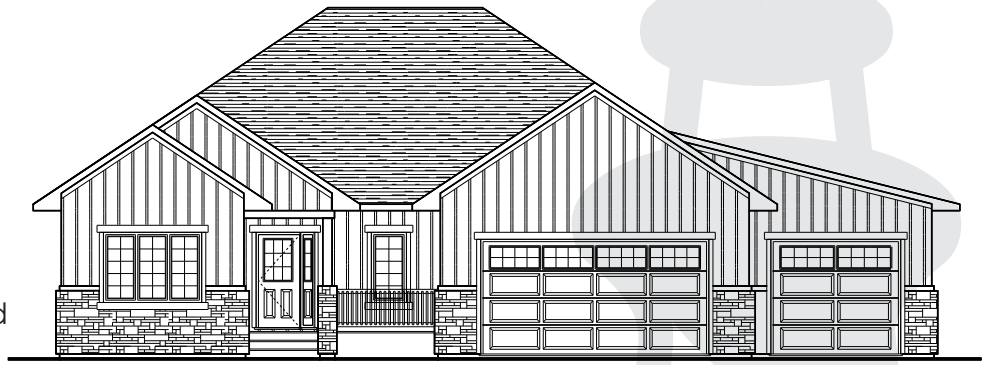

# THE TRYON

1732 SQ. FT.

- 3 Bedrooms
- 2 Bathrooms
- 9' Ceilings
- 15'-6" Tall Vaulted Ceiling Throughout Living Room and Kitchen
- Covered Deck
- Large Walk-in Pantry
- Walk-through Laundry/Master Closet
- Optional Triple Car Garage
- Custom Tiled Shower, Soaker Tub, and his/her sinks